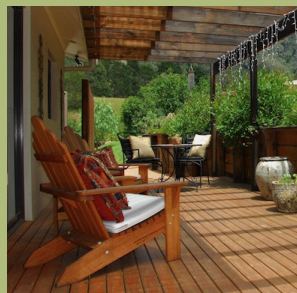

DETAILS

- Beautifully renovated home on 2.5 acres
- Landscaped native gardens, water feature
- Magnificent views and peaceful seclusion
- Romantic weekend getaway for couples

PROPERTY FEATURES

- Beautifully appointed bedroom with queen bed
- Luxurious body contoured bath
- Toasty slow combustion fireplace
- Reverse cycle A/C and heating
- Well equipped gourmet kitchen
- Undercover Weber gas BBQ
- HD TV, DVD and stereo system
- Egyptian cotton sheets & towels
- Handmade soap/bath accessories